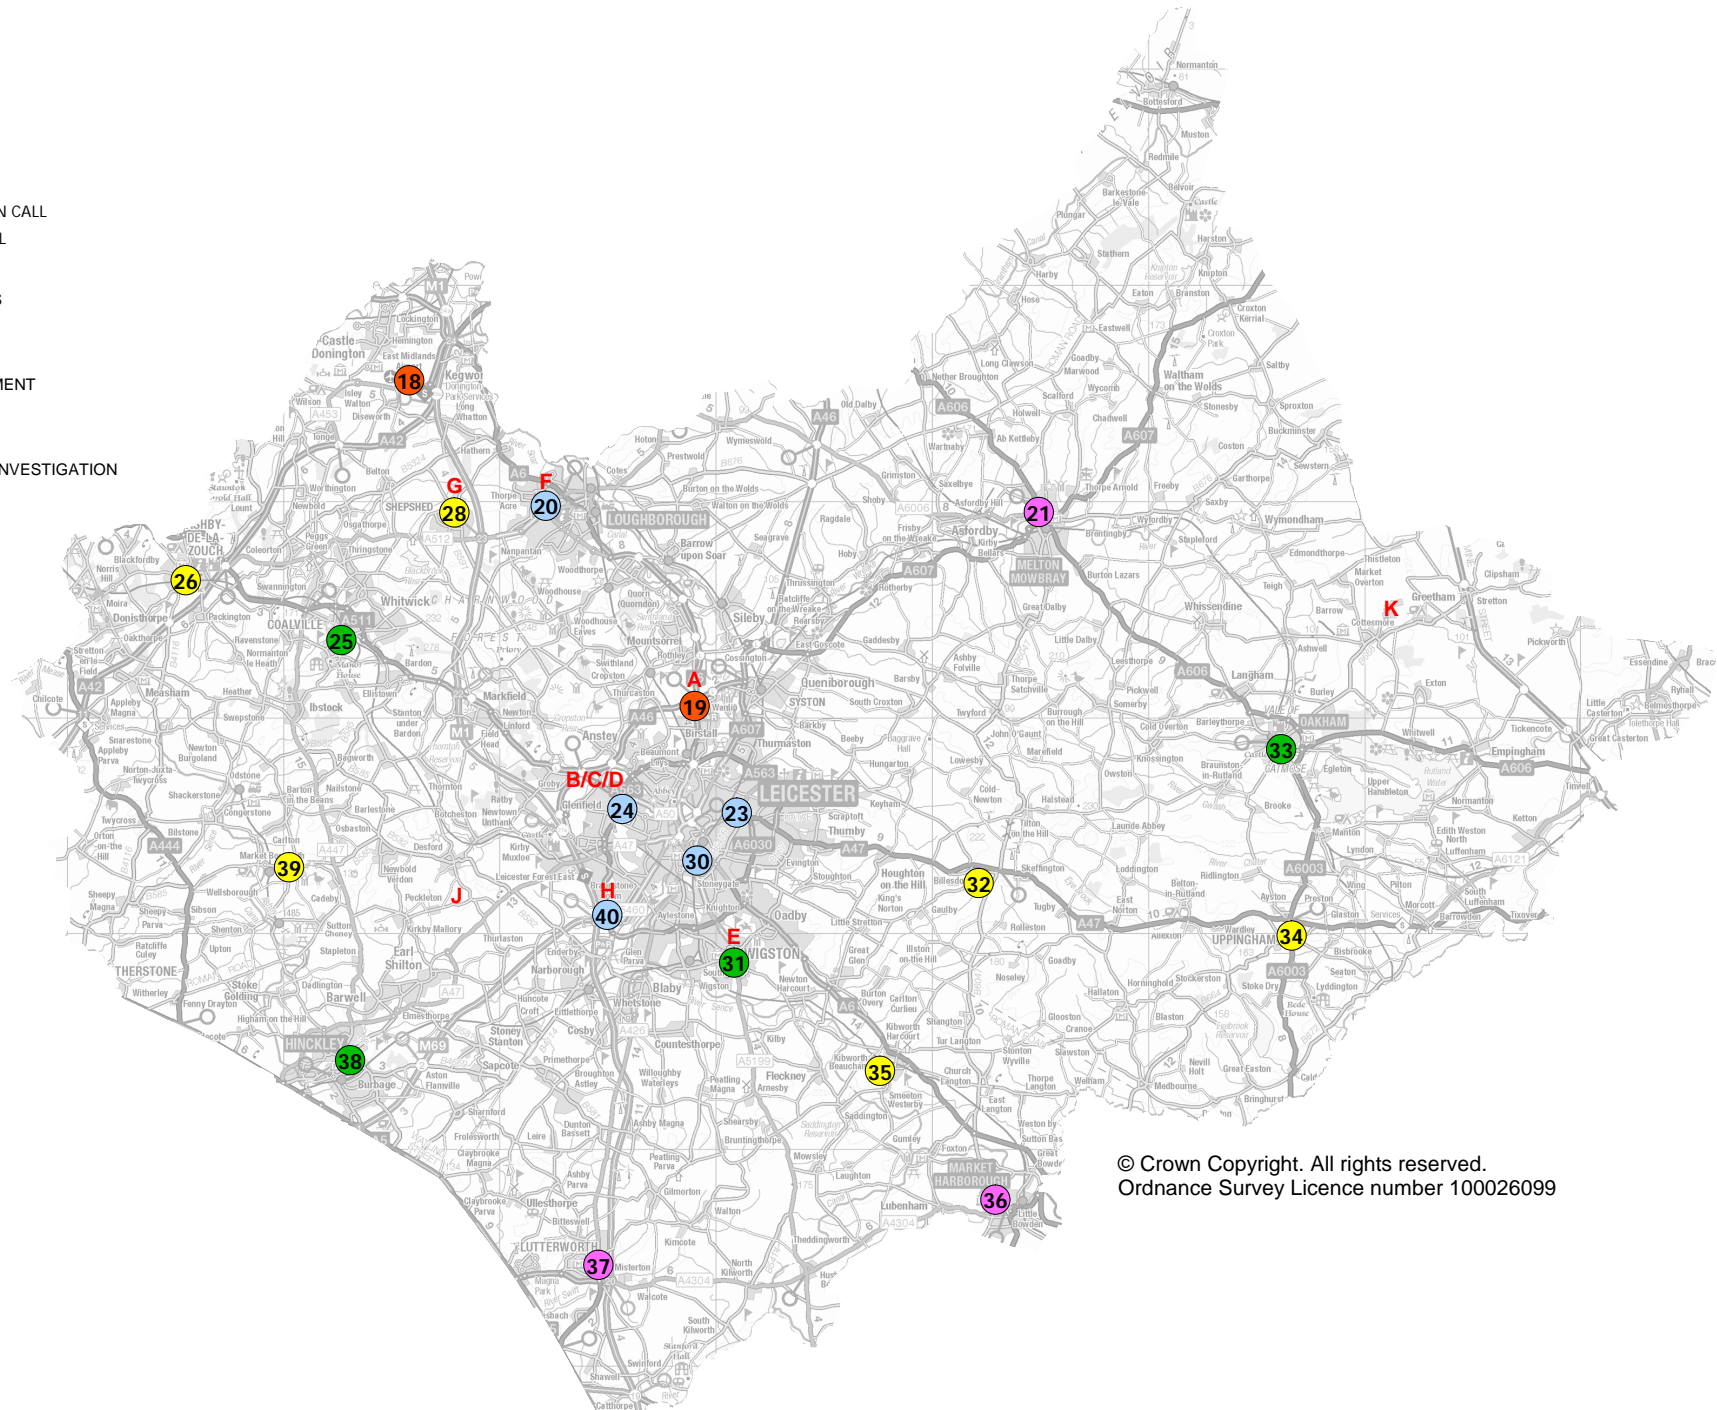

Legend

- WHOLETIME
- ON CALL
- DAY CREWING PLUS
- DAY CREWING PLUS & ON CALL
- DAY CREWING & ON CALL

- A HEADQUARTERS
- B PROCUREMENT & STORES
- C WORKSHOPS AND FLEET
- D APPLIANCE & EQUIPMENT
- E OCCUPATIONAL HEALTH
- F LEARNING AND DEVELOPMENT
- G SPECIALIST TRAINING
- H DRIVER TRAINING
- J LIVE FIRE TRAINING
- K LIVE FIRE TRAINING/FIRE INVESTIGATION

© Crown Copyright. All rights reserved.
Ordnance Survey Licence number 100026099